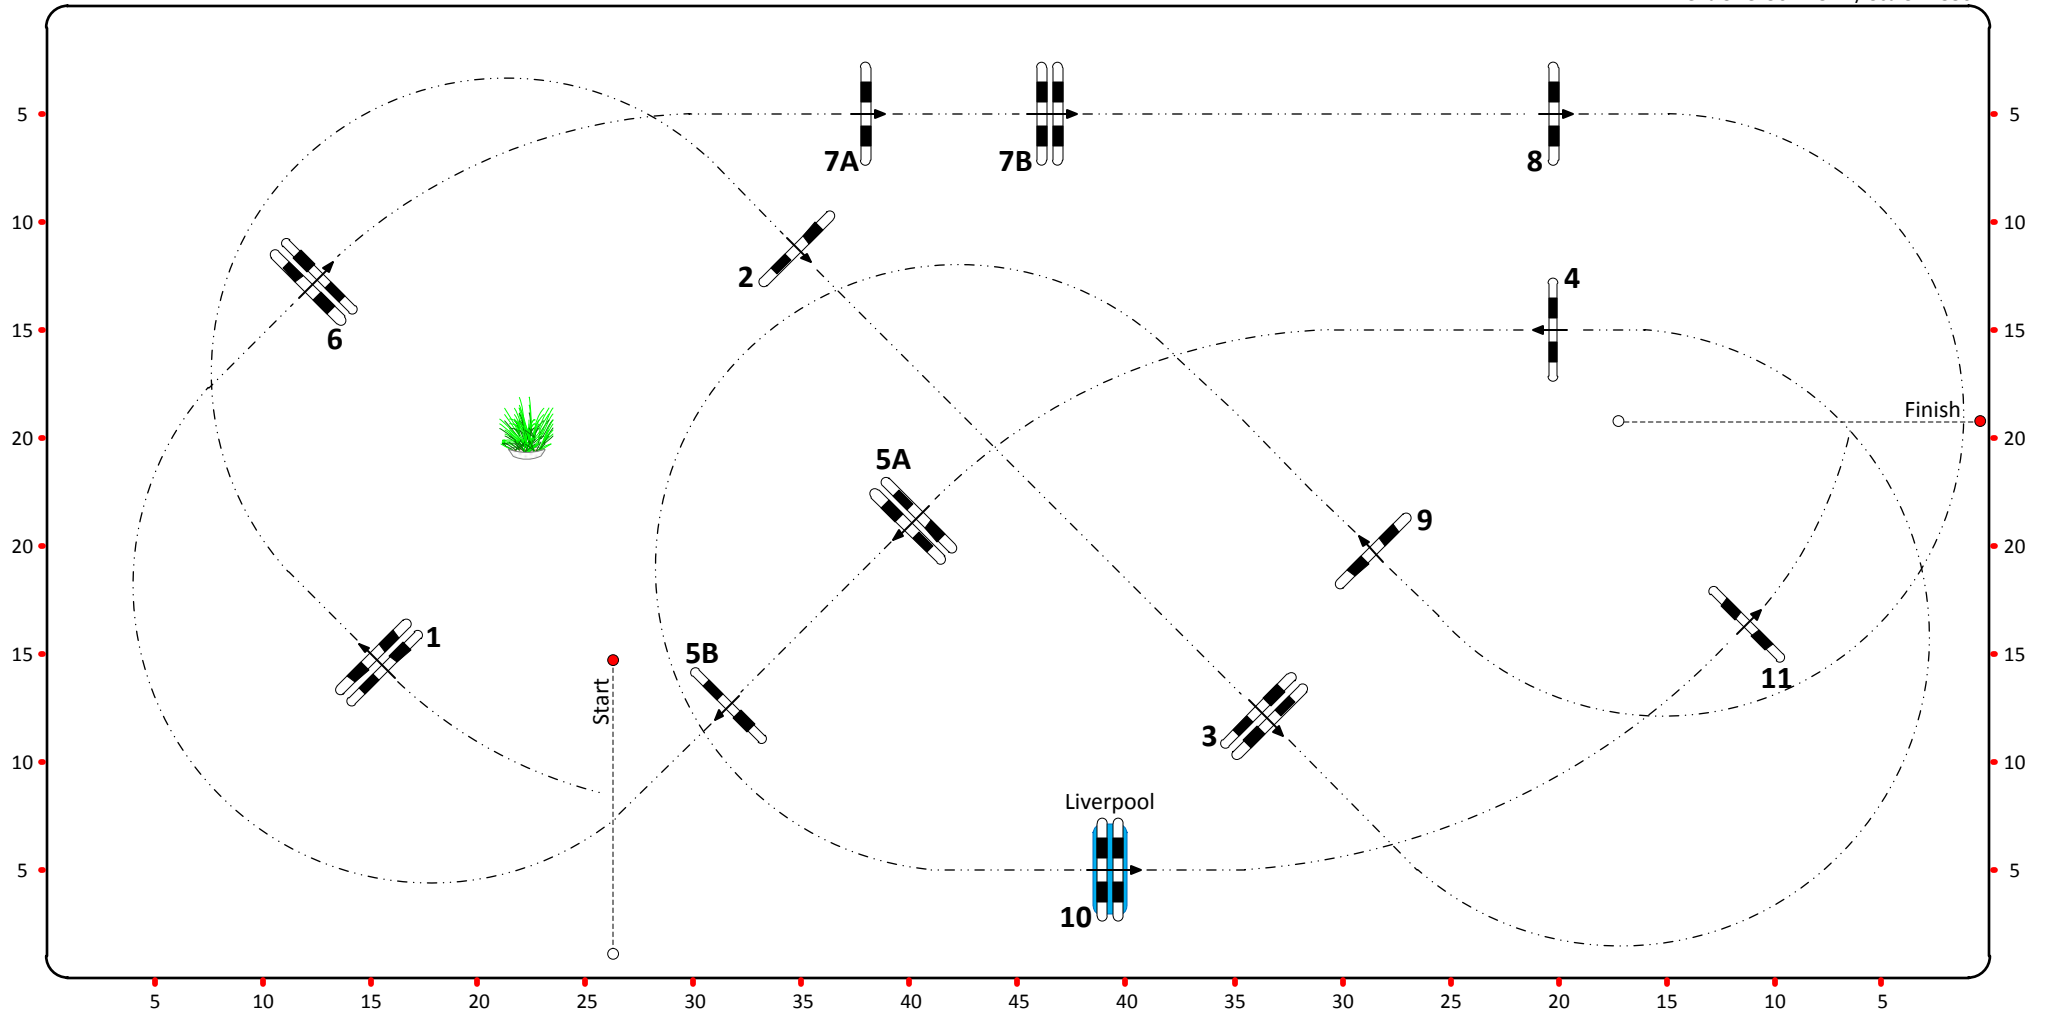

FEI Jumping Children's Classics 2021

Silver Tour

Competition 2

First Round

Table: A
National RG:
FEI RG / Art. 273.3.3.2
Height: 1,05 m

Speed: 325 m/min
Length: 490 m
Time allowed: 91 sec
Time limit: 182 sec

Obstacles: 11
Efforts: 13
Penalty sec:
Closed combination:

Ramin Shafiee

Ramin Shafiee (IRI)
raminshafiee80@yahoo.com

Arena Size: 90 x 45 m / Scale: 1:350

Nr.	Height (cm)	Width (cm)	Obstacles	Materials
1	95 - 100	105		4 wings 3 Poles 1 Plank
2	100	--		2 wings 4 Poles
3	105	110		4 wings 4 Poles
4	105	--		2 wings 2 Planks 2 Poles
5A	100 - 105	110		4 wings 3 Poles 1 Plank
5B	105	--		2 wings 2 Poles 1 Plank
6	105	90		4 wings 3 Poles 1 Gate
7A	100	--		2 wings 2 Poles 1 Gate
7B	105	110		4 wings 5 Poles
8	105	--		2 wings 2 Poles 1 Gate
9	105	--		2 wings 3 Poles
10	105	115		4 wings 4 Poles 1 Liverpool
11	105	--		2 wings 3 Poles

FEI Jumping Children's Classics 2021

Silver Tour

Competition 2

Second Round

Table: A
National RG:
FEI RG / Art. 273.3.3.2
Height: 1,10 m

Speed: 325 m/min
Length: 380 m
Time allowed: 71 sec
Time limit: 142 sec