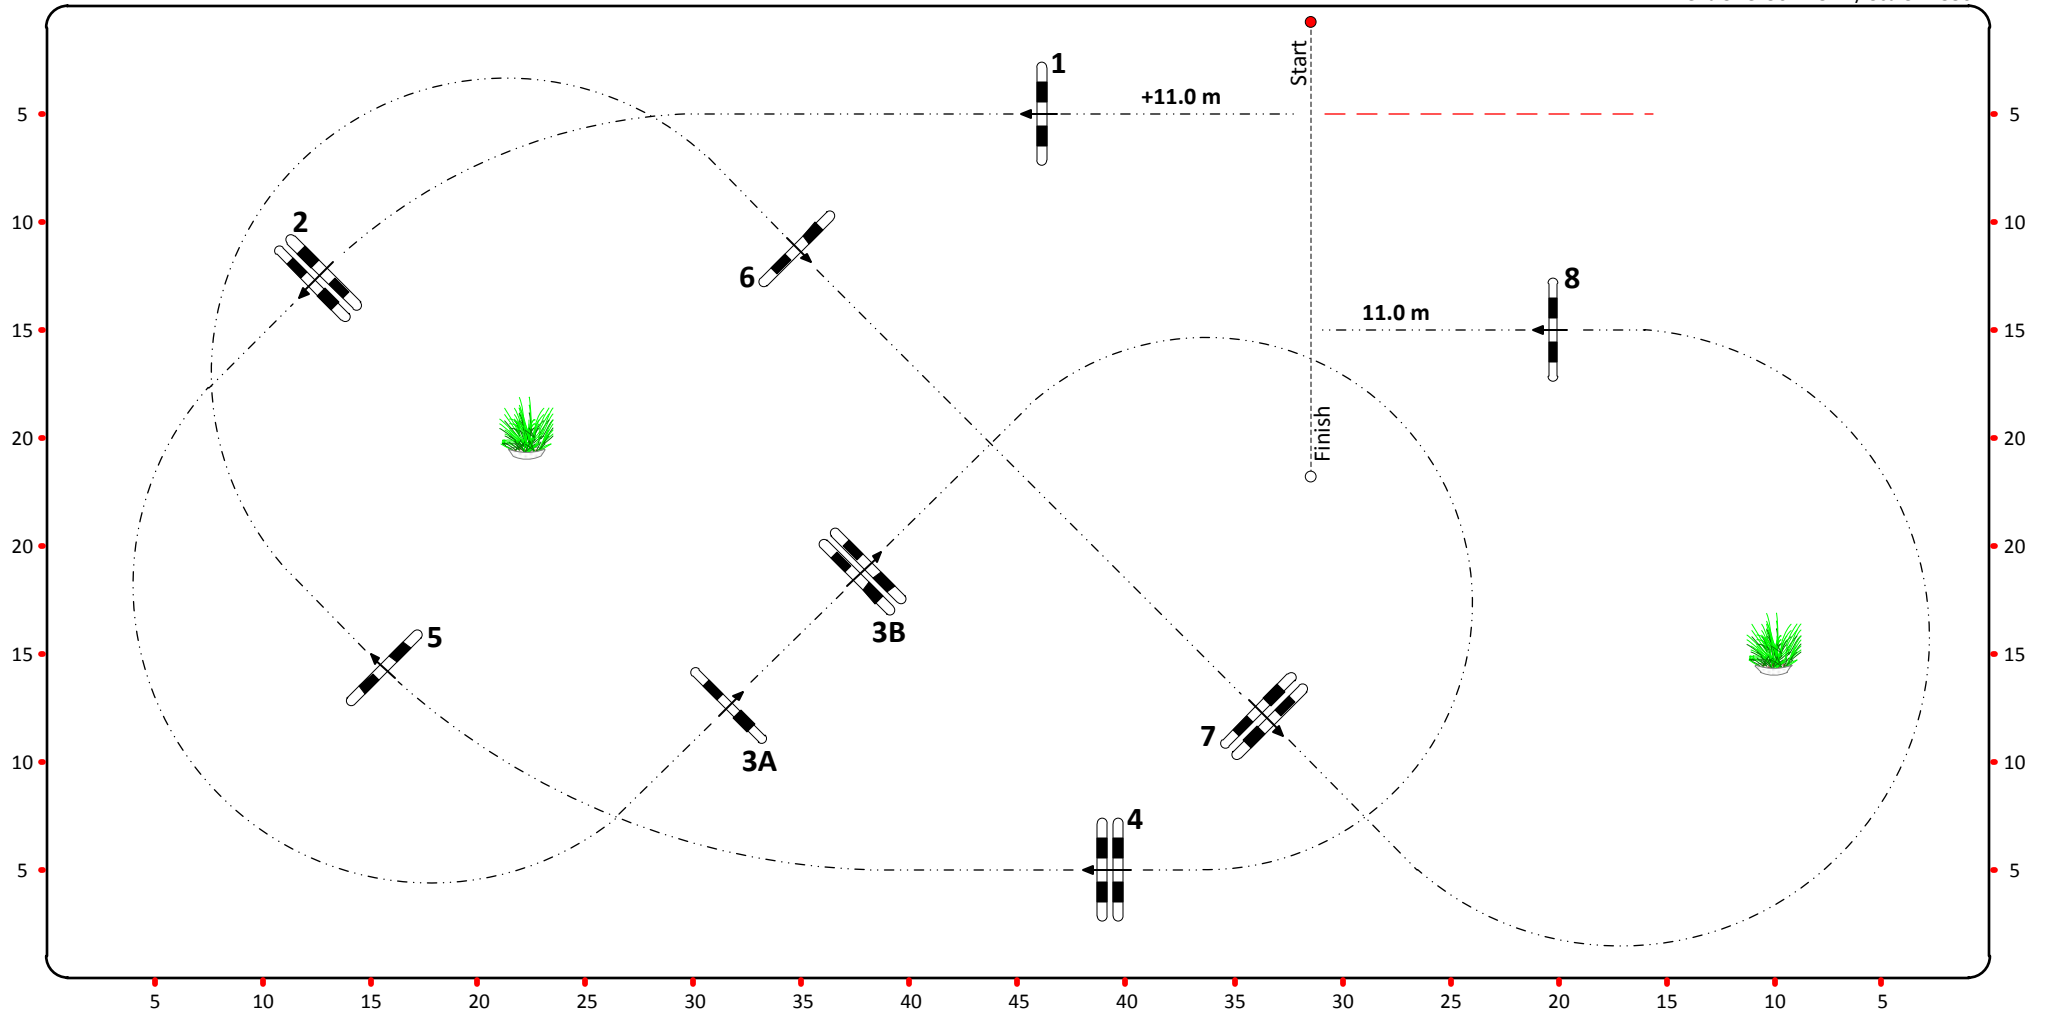

Obstacles: 11
Efforts: 13
Penalty sec:
Closed combination:

Ramin Shafiee

Ramin Shafiee (IRI)
raminshafiee80@yahoo.com

Arena Size: 90 x 45 m / Scale: 1:350

Nr.	Height (cm)	Width (cm)	Obstacles	Materials
1	95 - 100	105		4 wings 3 Poles 1 Plank
2	100	--		2 wings 4 Poles
3	105	110		4 wings 4 Poles
4	105	--		2 wings 2 Planks 2 Poles
5A	100 - 105	110		4 wings 3 Poles 1 Plank
5B	105	--		2 wings 2 Poles 1 Plank
6	105	90		4 wings 3 Poles 1 Gate
7A	100	--		2 wings 2 Poles 1 Gate
7B	105	110		4 wings 5 Poles
8	105	--		2 wings 2 Poles 1 Gate
9	105	--		2 wings 3 Poles
10	105	115		4 wings 4 Poles 1 Liverpool
11	105	--		2 wings 3 Poles

FEI Jumping Children's Classics 2021

Silver Tour

Competition 2

Second Round

Table: A
National RG:
FEI RG / Art. 273.3.3.2
Height: 1,10 m

Speed: 325 m/min
Length: 380 m
Time allowed: 71 sec
Time limit: 142 sec

Obstacles: 8
Efforts: 9
Penalty sec:
Closed combination:

Ramin Shafiee

Ramin Shafiee (IRI)
raminshafiee80@yahoo.com

Arena Size: 90 x 45 m / Scale: 1:350

FEI Jumping Children's Classics 2021

FEI
JUMPING
CHILDREN'S
CLASSICS