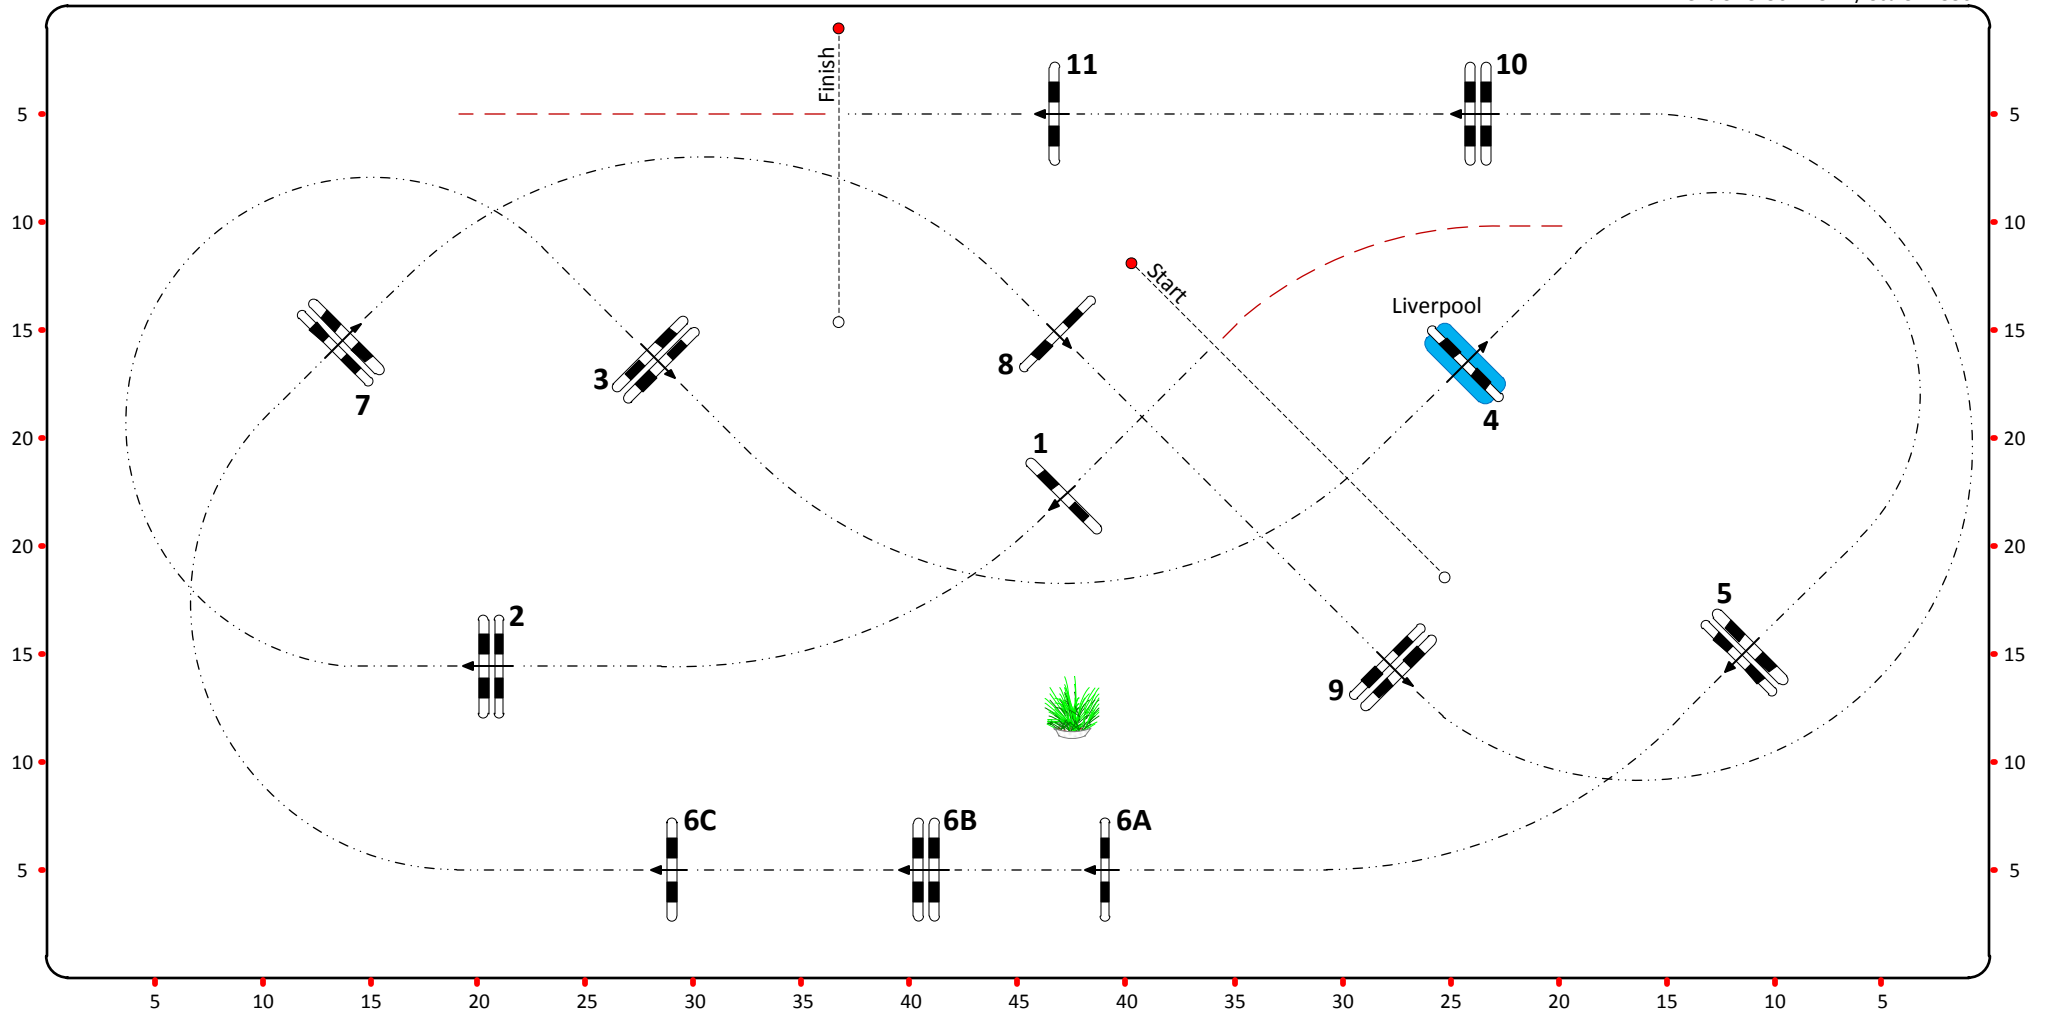

FEI Jumping Children's Classics 2021

Gold Tour

Competition 1

First Round

Table: A
National RG:
FEI RG / Art. 273.3.3.2
Height: 1,10 m

Speed: 350 m/min
Length: 450 m
Time allowed: 78 sec
Time limit: 156 sec

Obstacles: 11
Efforts: 13
Penalty sec:
Closed combination:

Ramin Shafiee

Ramin Shafiee (IRI)
raminshafiee80@yahoo.com

Arena Size: 90 x 45 m / Scale: 1:350

FEI Jumping Children's Classics 2021

FEI
JUMPING
CHILDREN'S
CLASSICS