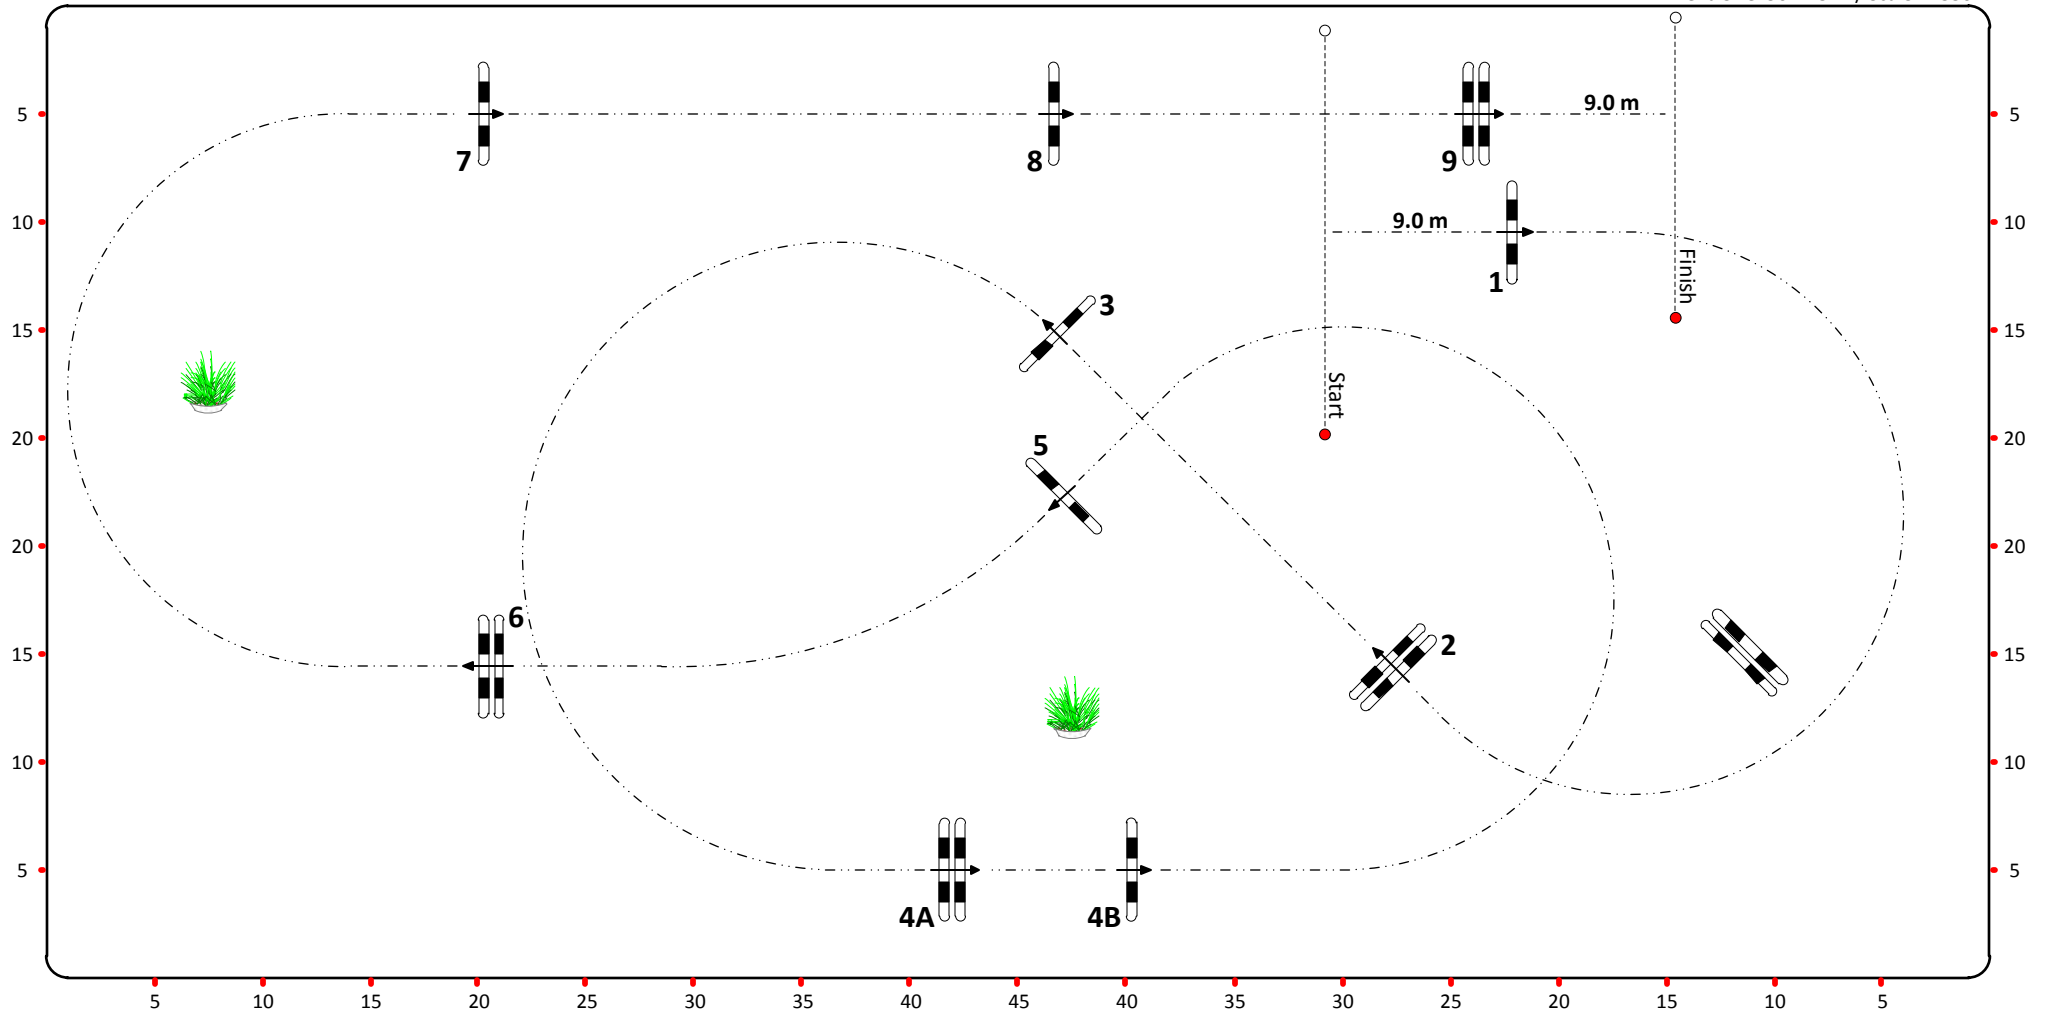

FEI Jumping Children's Classics 2021

Gold Tour

Competition 1

Second Round

Table: A
National RG:
FEI RG / Art. 273.3.3.2
Height: 1,20 m

Speed: 350 m/min
Length: 360 m
Time allowed: 62 sec
Time limit: 124 sec

Obstacles: 9
Efforts: 10
Penalty sec:
Closed combination:

Ramin Shafiee

Ramin Shafiee (IRI)
raminshafiee80@yahoo.com

Arena Size: 90 x 45 m / Scale: 1:350

FEI Jumping Children's Classics 2021

FEI
JUMPING
CHILDREN'S
CLASSICS